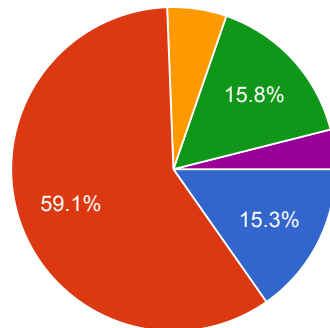

Question for Female Students

There are proper Girls' Common Rooms and washroom facilities in the college.

Copy

203 responses

- Strongly Agree
- Agree
- Can't Say
- Disagree
- Strongly Disagree

There is well functioning women's grievance cell in the college.

Copy

203 responses