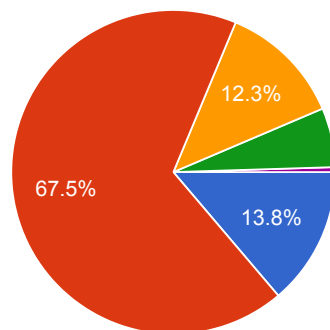

- Strongly Agree
- Agree
- Can't Say
- Disagree
- Strongly Disagree

General Questions

Class

Copy

259 responses